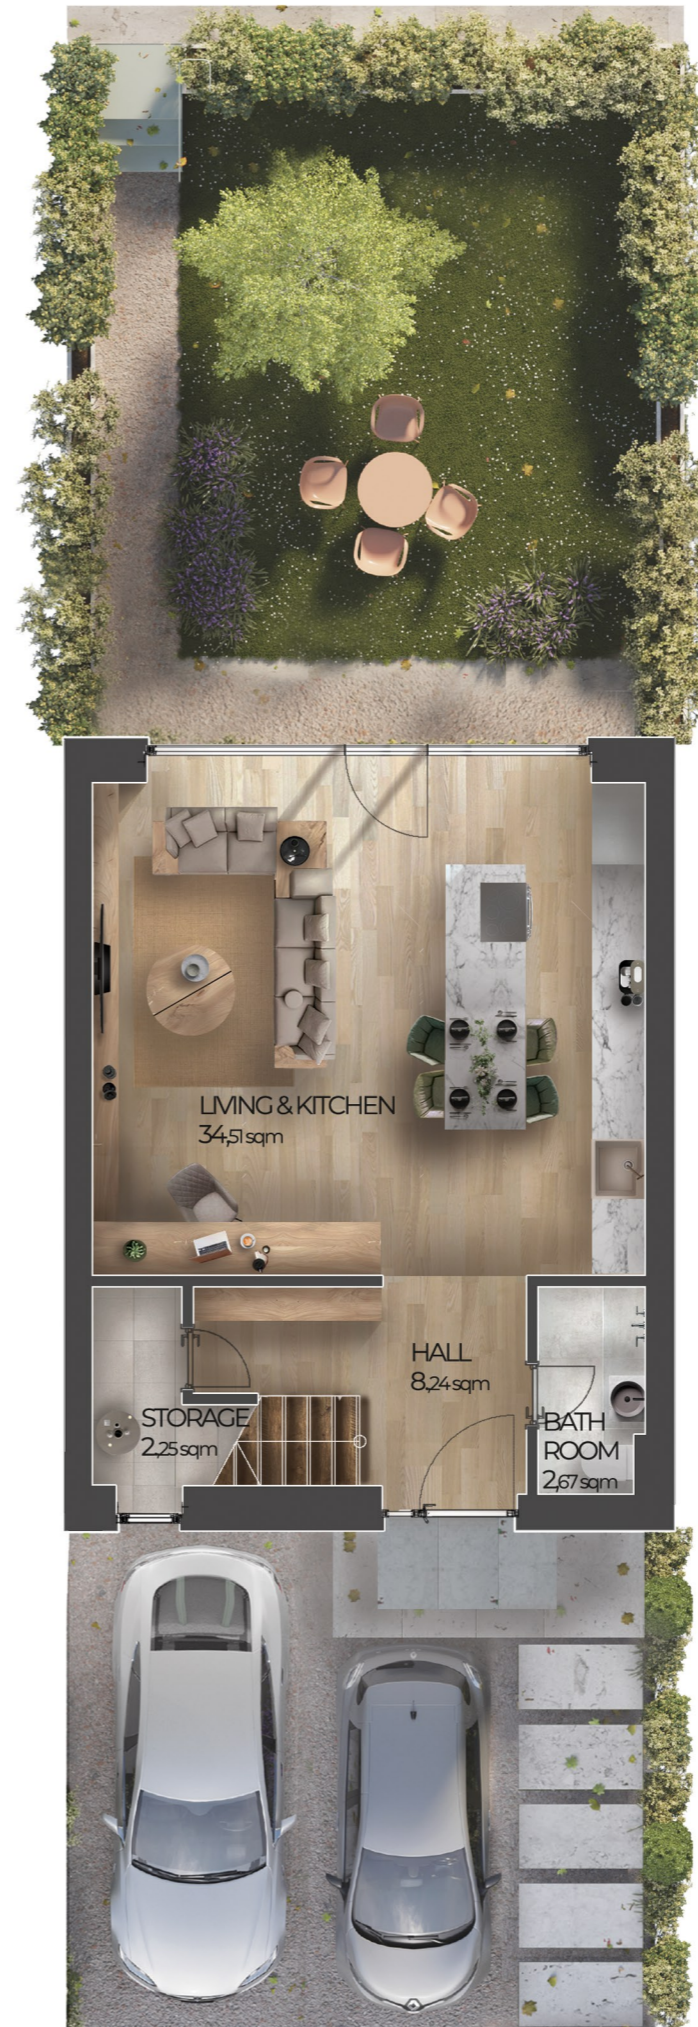

Urban
Villa

04

AMBER FOREST

The first suburb in Romania

P+1E | 3 BEDROOMS
TOTAL GROSS AREA - 124 SQM
+31 SQM ATTIC
LAND AREA - from 150 to 345 SQM

*The plans, renders and sizes are examples presented for advertising purposes. For a final accurate offer, please contact Alesonor sales team.